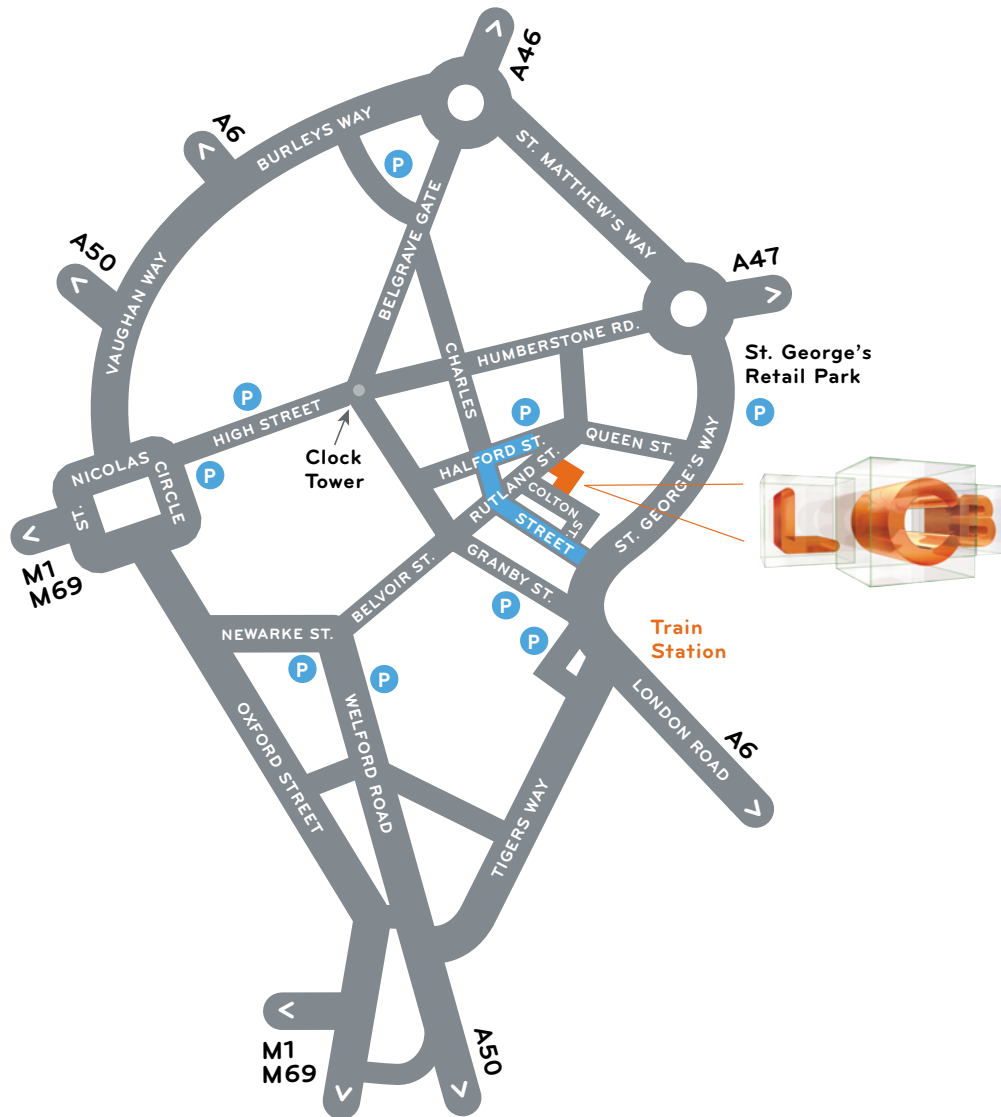

Location

Walk/ride

From the city centre follow signs to the train station, turn into Rutland Street. We're on the right.

Train

Turn right out of the station. Follow signs to the City Centre, then turn right into Rutland Street. We're on the right.

Drive

Follow signs to Leicester City Centre, then to the train station. From the inner ring-road turn onto Charles St. Take the second right into Halford St, and find the NCP car park on the left. We're opposite on Rutland Street.

Disabled parking

We have 2 disabled parking spaces in the LCB Depot courtyard for blue badge holders - access is from Colton St.